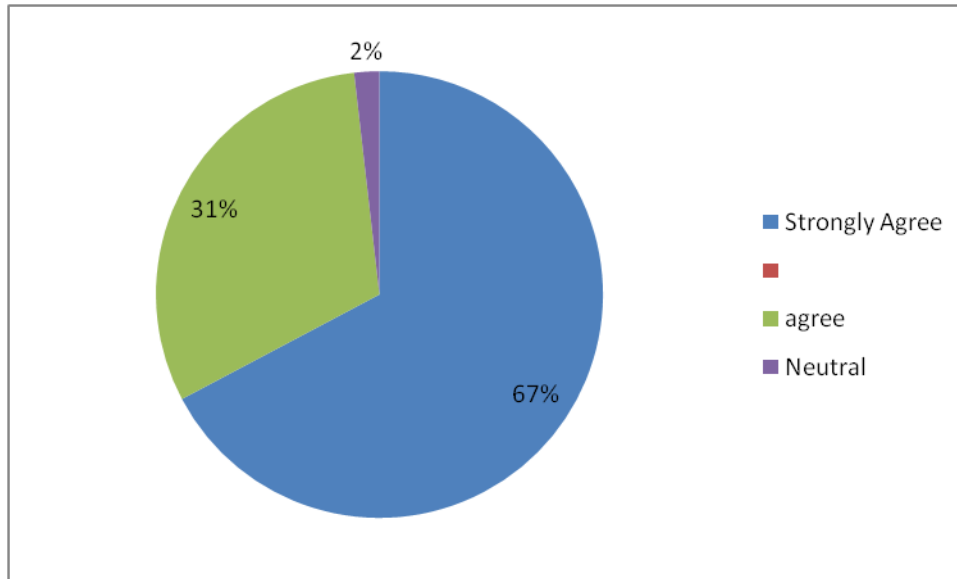

P.K.R. ARTS COLLEGE FOR WOMEN

(An Autonomous Institution-Affiliated to Bharathiar University, Coimbatore)
Approved by Government of Tamil Nadu and Accredited by NAAC with 'A' Grade
Gobichettipalayam – 638 476, Erode District, Tamil Nadu, India
Website: www.pkrarts.org | E.mail: pkroffice@gmail.com | Phone: 04285 - 222128

NAAC
2nd Cycle

Criterion I
Metric 1.4.1

6. The courses studied are relevant to the latest and/or future developments / technologies