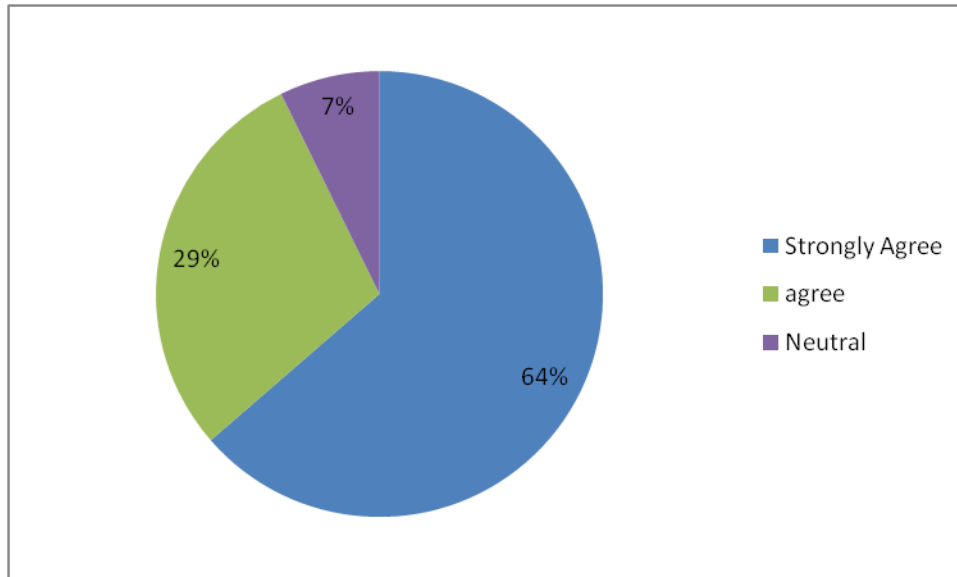

P.K.R. ARTS COLLEGE FOR WOMEN

(An Autonomous Institution-Affiliated to Bharathiar University, Coimbatore)
Approved by Government of Tamil Nadu and Accredited by NAAC with 'A' Grade
Gobichettipalayam – 638 476, Erode District, Tamil Nadu, India
Website: www.pkrarts.org |E.mail: pkroffice@gmail.com | Phone: 04285 - 222128

NAAC
2nd Cycle

Criterion I
Metric 1.4.1

8. Evaluation system is transparent at P.K.R