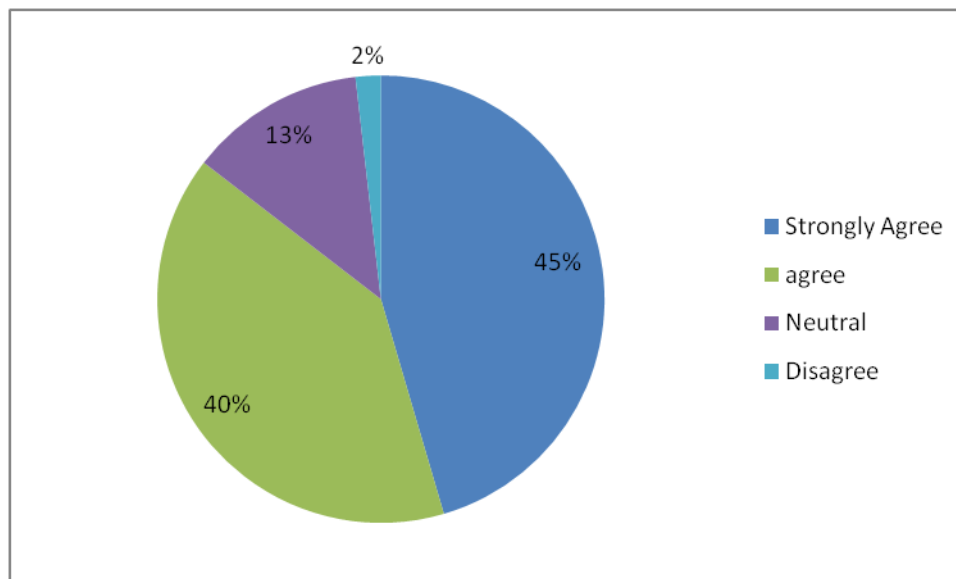

5. Ambience of the college is favourable for effective delivery of the academic process