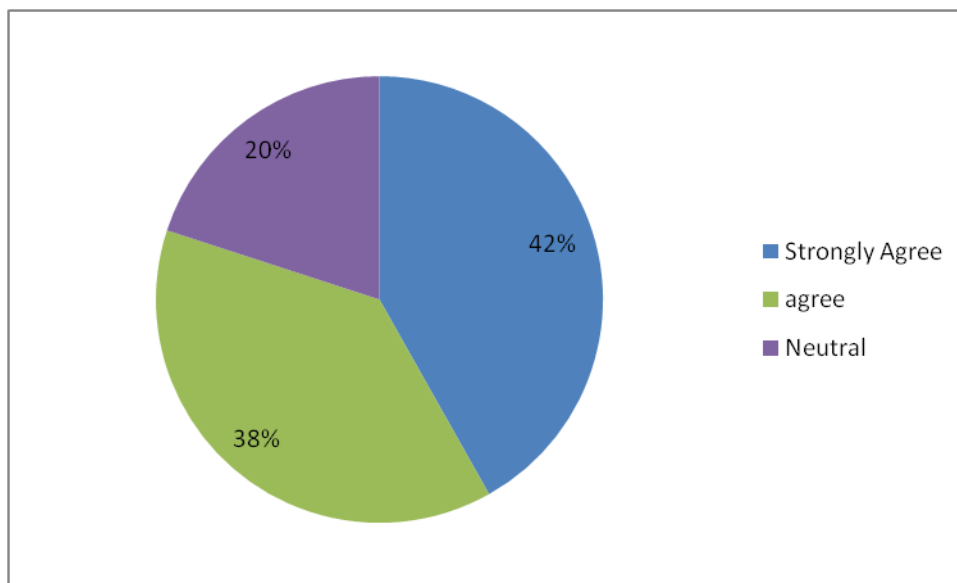

9. Syllabus has imparted competence in securing a Job