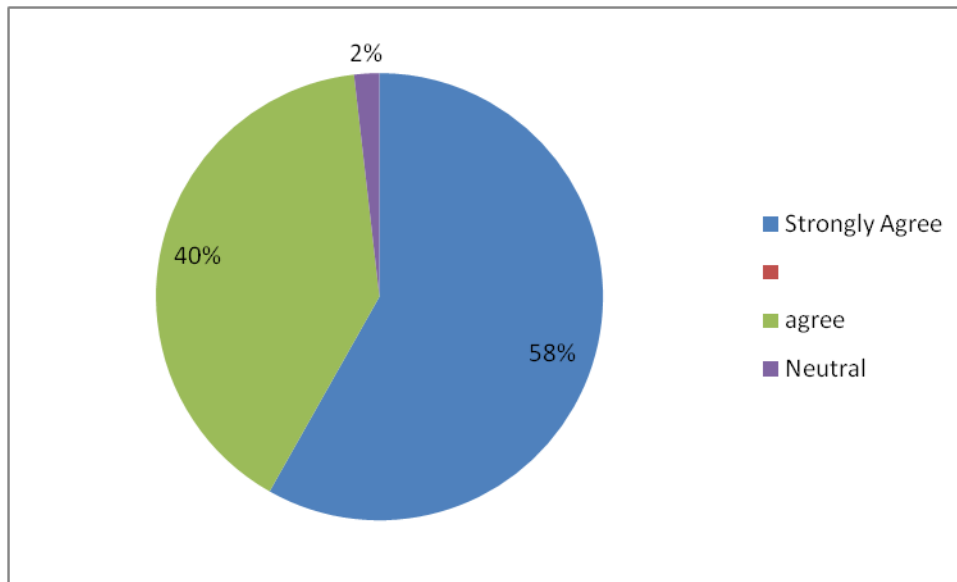

P.K.R. ARTS COLLEGE FOR WOMEN

(An Autonomous Institution-Affiliated to Bharathiar University, Coimbatore)
Approved by Government of Tamil Nadu and Accredited by NAAC with 'A' Grade
Gobichettipalayam – 638 476, Erode District, Tamil Nadu, India
Website: www.pkarts.org | E.mail: pkroffice@gmail.com | Phone: 04285 - 222128

NAAC
2nd Cycle

Criterion I
Metric 1.4.1

2. Required text and reference books are available in the library for access