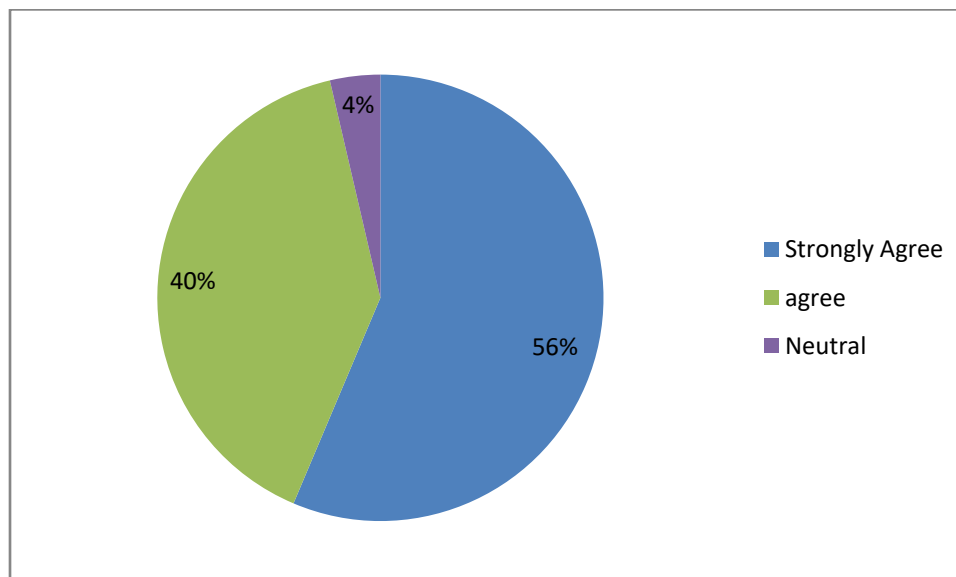

7. Quality of teaching at P.K.R is good