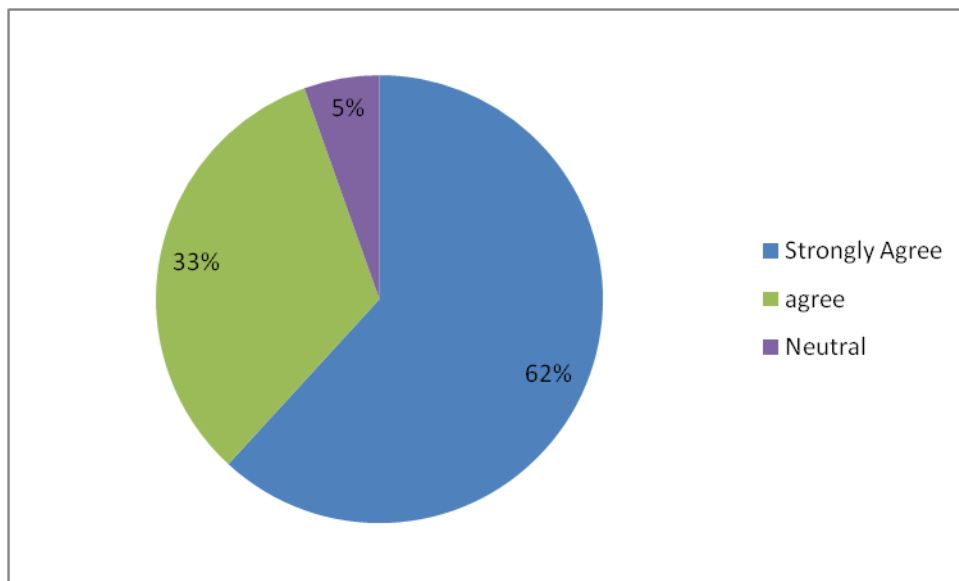

NAAC
2nd Cycle

Criterion I
Metric 1.4.1

A Report on the Parents Feedback on Curriculum

The IQAC of P.K.R Arts College for Women receives curriculum feedback from the parents whose insights help to augment quality services as well as make the right decisions wherever necessary. The questionnaire comprised important aspects of quality and relevance of the syllabus included in the curriculum, quality of teaching, evaluation system, placements and overall impression about the college.

No. of. Questions: 10 No.of Responses: 55

1. Do you agree that structure of the programme that your daughter is undergoing has a good mixture of theory and practical courses in different years / semesters?