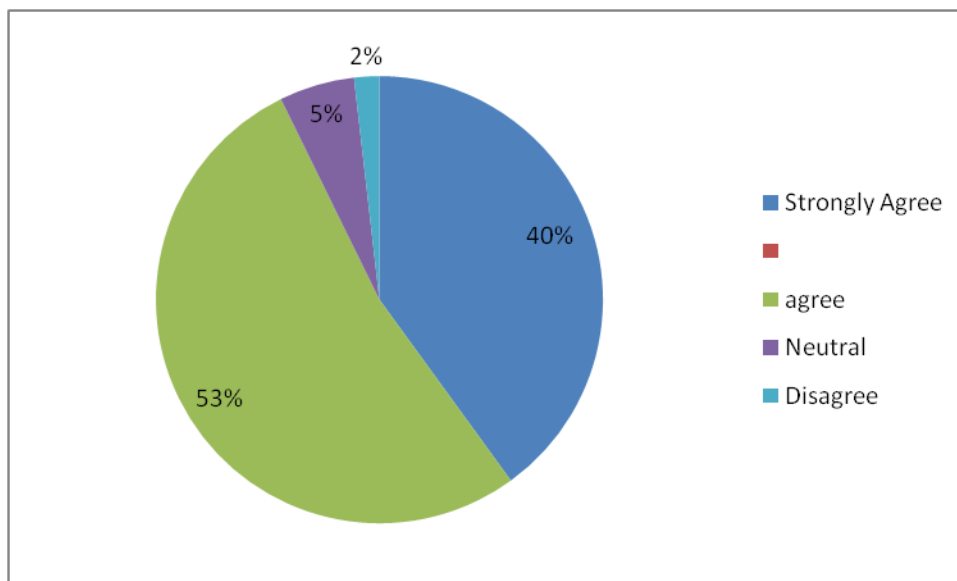

No. of. Questions: 10 No.of Responses: 55

1. Do you agree that structure of the programme that your daughter is undergoing has a good mixture of theory and practical courses in different years / semesters?

NAAC
2nd Cycle

Criterion I
Metric 1.4.1

2. Required text and reference books are available in the library for access

3. Quality and relevance of the courses included into the curriculum are good

P.K.R. ARTS COLLEGE FOR WOMEN