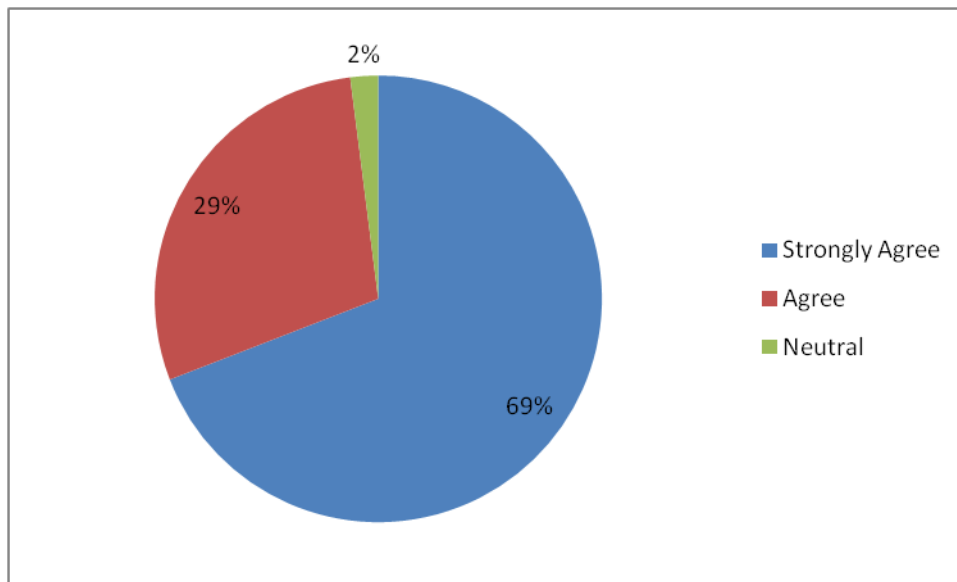

P.K.R. ARTS COLLEGE FOR WOMEN

(An Autonomous Institution-Affiliated to Bharathiar University, Coimbatore)
Approved by Government of Tamil Nadu and Accredited by NAAC with 'A' Grade
Gobichettipalayam – 638 476, Erode District, Tamil Nadu, India
Website: www.pkrarts.org |E.mail: pkroffice@gmail.com | Phone: 04285 - 222128

NAAC
2nd Cycle

Criterion I
Metric 1.4.1

A Report on the Faculty Feedback on Curriculum

The IQAC of P.K.R Arts College for Women receives curriculum feedback from the faculty at the end of each semester on the need based syllabus, Well defined Course Outcomes, effectiveness of Curriculum, freedom to adopt new teaching strategies.

No. of. Questions: 14

No. of . Responses: 149

1. Curriculum and Syllabus are need based