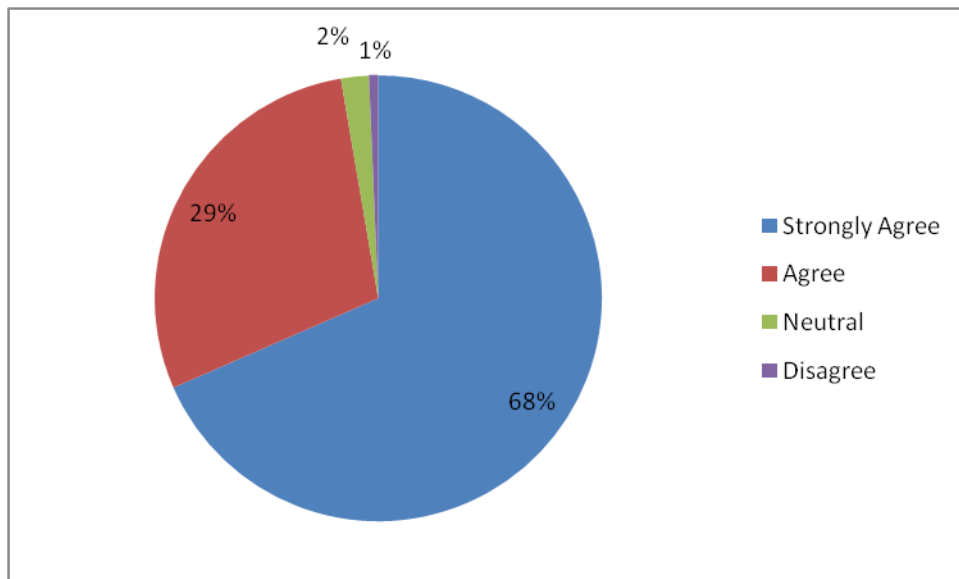

11. I have taken sufficient steps to provide assistance to slow learners